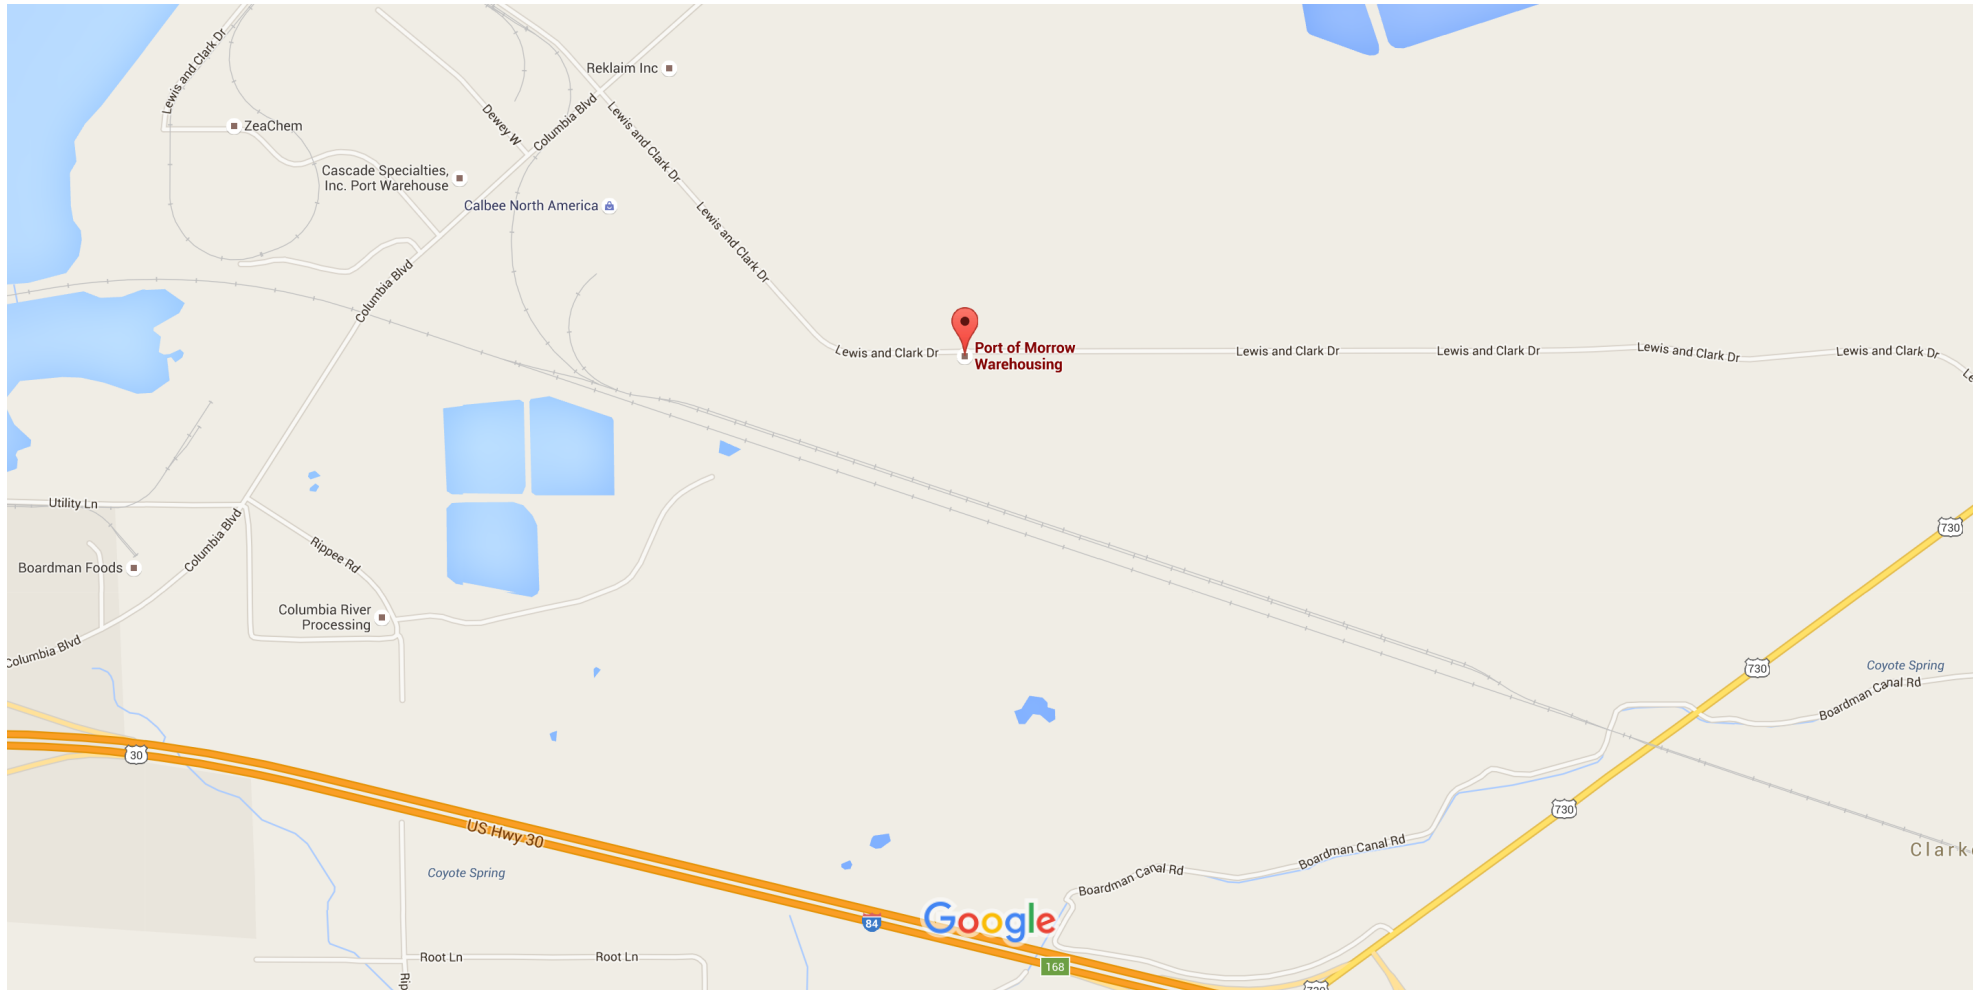

Port of Morrow Warehousing

73336 Lewis and Clark Drive, Boardman, OR

Map data ©2016 Google 1000 ft